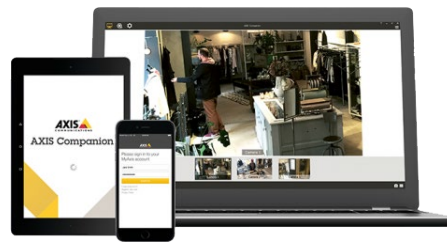

Axis Companion VMS

Professional video surveillance made simple

AXIS Companion is a complete solution that brings the reliability of professional video surveillance to small business owners. You get affordable cameras to cover most common surveillance situations, a network video recorder to store video, an easily operated video management software and a secure remote access to your system from any location.

With AXIS Companion business owners can tap into the benefits of video surveillance. From real time monitoring, to resolving conflicts, preventing and reducing theft and even remote store visits, video surveillance with AXIS Companion is a simple and

secure task. You can control your business at any time from any location, and with high video quality both in daylight and night time, business owners can be in control of their operations at any time from any location.

- Compact recorder with integrated PoE switch
- Easy to install and operate
- Surveillance-grade hard drive
- USB port for exporting video
- 5-year warranty

Easy to expand

A solution with AXIS S3008 is easily adapted to your business, and seamlessly expands as your needs grow. You can add additional recorders and other Axis devices to your installation. For instance, it's possible to add network speakers to communicate with staff and deter intruders or network video door stations for audiovisual identification and remote entry control.

Optimized for basic surveillance needs

AXIS Companion video management software is designed for small businesses needing to monitor their premises, people and assets. It offers quick and easy system setup and intuitive operation.

Available at any time, from anywhere

Axis Secure Remote Access technology allows users easy access to live or recorded video on a mobile device or PC with no need for network or router configuration.