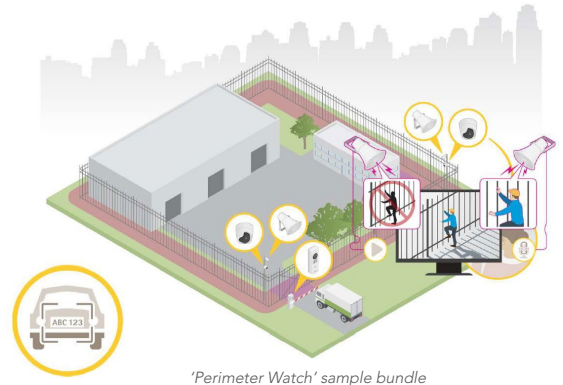

# Protect your business with Axis end-to-end solution bundles

Get special bundle pricing\* on these kits designed to provide end-to-end solutions, for SMBs looking to protect their business and perimeter

Mix and match Axis S3008 recorder NVR with select Axis cameras and speakers to suit your requirements.

'Business Protection' sample bundle

'Perimeter Watch' sample bundle

Bundles are easy to order and can be customised to suit your customers' needs.