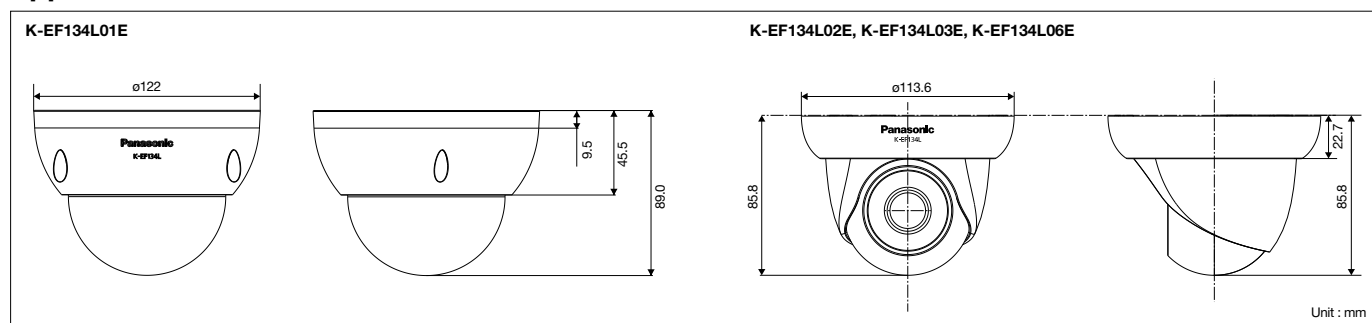

*1 [Image Adjust] Shutter: (0-)80 ms, Gain: (0-)100"

- Panasonic Security Viewer is not supported
- EMS (E-Series Management Software) & Mobile-EMS do not support i-PRO series NVR
- i-PRO series NVR limitations :
  1. Live & Playback (Split screen) may not support frame rate setting of camera.
  2. Resolution (Live, Playback & REC), only SXVGA(1280 × 960) is available.
- See support web page below for further details
  <http://security.panasonic.com/pss/security/library/e-series.html>

Appearance

Trademarks and registered trademarks

- iPad, iPhone and iPod touch are registered trademarks of Apple Inc.
- Android is a trademark of Google Inc.
- ONVIF is trademarks of ONVIF Inc.

Important

- Safety Precaution: Carefully read the Important Information, Installation Guide and operating instructions before using this product.
- Panasonic cannot be responsible for the performance of the network and/or other manufacturers' products used on the network.

- Masses and dimensions are approximate.
- Specifications are subject to change without notice.

DISTRIBUTED BY:

Panasonic

<http://security.panasonic.com/pss/security/library/e-series.html>

(2A-128EA)