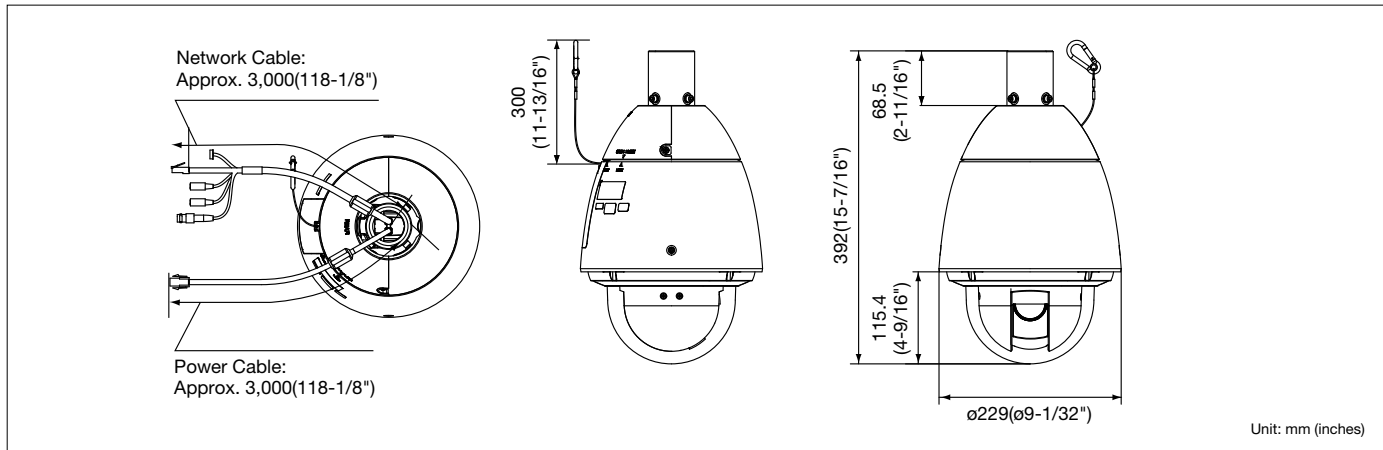

Appearance

Trademarks and registered trademarks

- Microsoft, Windows, Windows Vista, Windows Media, Internet Explorer, and ActiveX are either registered trademarks or trademarks of Microsoft Corporation in the United States and/or other countries.
- Pad, iPhone, and iPod touch are trademarks of Apple Inc., registered in the U.S. and other countries.
- Android is a trademark of Google Inc.
- "MEGA Super Dynamic", "i-PRO SmarHD" logos are trademarks or registered trademarks of Panasonic Corporation.
- ONVIF and the ONVIF logo are trademarks of ONVIF Inc.

Important

- Safety Precaution: Carefully read the Installation Guide and operating instructions before using this product.
- Panasonic cannot be responsible for the performance of the network and/or other manufacturers' products used on the network.

- Masses and dimensions are approximate.
- Specifications are subject to change without notice.

DISTRIBUTED BY:

Panasonic

<http://security.panasonic.com>

<http://www.facebook.com/PanasonicNetworkCamera>

(2A-163AA)