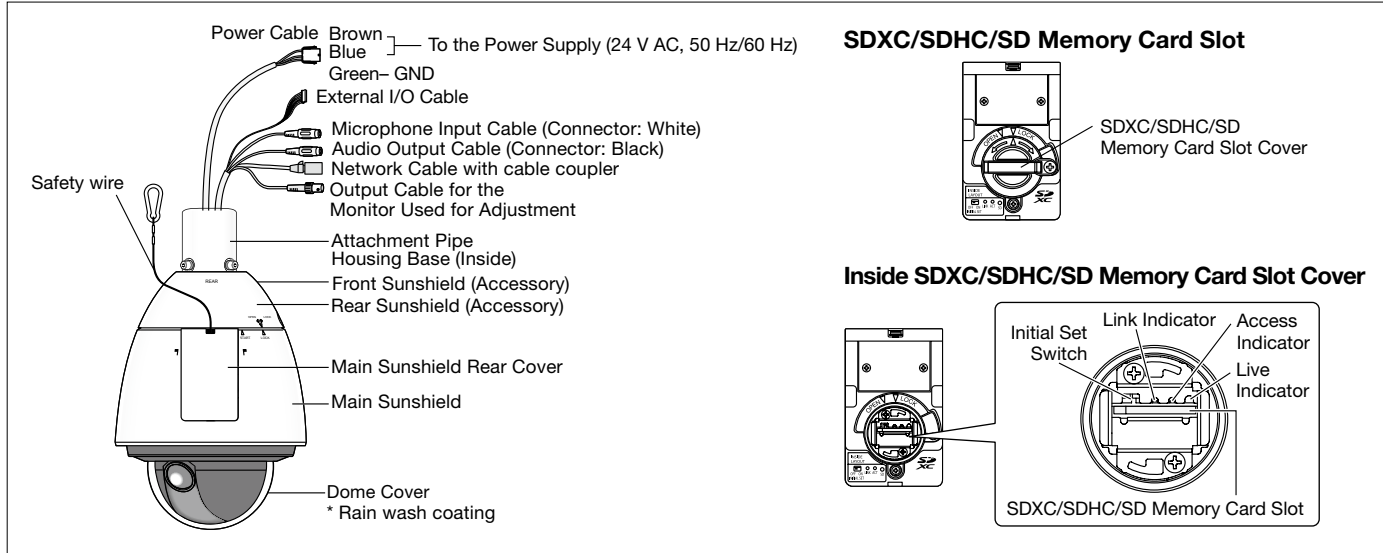

Part Names and Functions